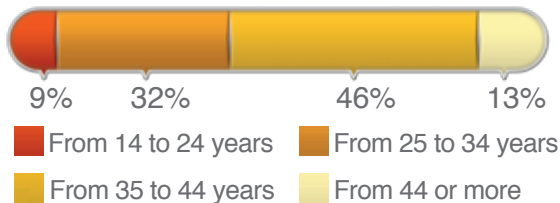

The number one magazine for Photography

AGE

READER PROFILE

MEDIA INFORMATION 2019

MEMBER TO

COVER PRICE	3,95 €
FREQUENCY	Monthly
MAGAZINE SIZE	225 X 300 MM
PRINTING METHOD	Offset (Color)

CIRCULATION

6,026 copies every month*

READERSHIP

65,000**

*Source: OJD July 17-June 18

**Source: Publisher

OUR READERS

Superfoto's readers have an average age of 20 to 45 years and in the main have an ABC1 profile. They have a serious interest in their hobby and read the magazine in order to learn how to take better pictures and also help them decide what products to purchase which will improve their photographic technique and get more out of photography.

ADVERTISING RATES

DISPLAY ADVERTISING	DIMENSIONS mm	€
Full page	(225 x 300)	5,265
Outside back page	(225 x 300)	7,445
Inside cover page	(225 x 300)	6,345
Inside back page	(225 x 300)	5,820
Double page spread	(450 x 300)	9,795
1/2 Page	(225 x 150) (112,5 x 300)	2,920
1/4 Page	(225 x 75)	1,590