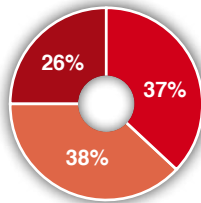

MEDIA INFORMATION 2018

LOVE

COVER PRICE	1,80 €
FREQUENCY	Weekly
MAGAZINE SIZE	230 x 300 mm
PRINTING METHOD	Rotogravure (Color)

CIRCULATION

150,000 copies every month

Source: Publisher's own data

"Your weekly women's magazine"

AGE

- From 14 to 24
- From 25 to 44
- From 45 to 54
- From 55+

READER PROFILE

- Women
- Men

SOCIAL CLASS

- A - B
- C1
- Other

Average age: 44 years

Source: EGM 3ª wave 2013

OUR READERS

35 to 50 years women, upper and upper-middle class, with a high sociocultural level and interested in fashion, beauty and social chronicle. They are professional women, dynamic and modern, who live in urban or residential areas of big cities and care about their image and style.