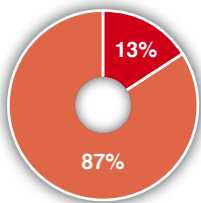

MEDIA INFORMATION 2018

LOVE

COVER PRICE	1,80 €
FREQUENCY	Weekly
MAGAZINE SIZE	230 x 300 mm
PRINTING METHOD	Rotogravure (Color)

CIRCULATION

150,000 copies every month

Source: Publisher's own data

"Your weekly women's magazine"

AGE

- From 14 to 24
- From 25 to 44
- From 45 to 54
- From 55+

READER PROFILE

- Women
- Men

SOCIAL CLASS

- A - B
- C1
- Other

Average age: 44 years

Source: EGM 3ª wave 2013

OUR READERS

35 to 50 years women, upper and upper-middle class, with a high sociocultural level and interested in fashion, beauty and social chronicle. They are professional women, dynamic and modern, who live in urban or residential areas of big cities and care about their image and style.