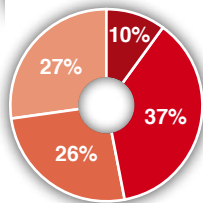

MEDIA INFORMATION 2018

LOVE

COVER PRICE	1,80 €
FREQUENCY	Weekly
MAGAZINE SIZE	230 x 300 mm
PRINTING METHOD	Rotogravure (Color)

CIRCULATION

150,000 copies every month

Source: Publisher's own data

"Your weekly women's magazine"

AGE

- From 14 to 24
- From 25 to 44
- From 45 to 54
- From 55+

READER PROFILE

- Women
- Men

SOCIAL CLASS

- A - B
- C1
- Other

Average age: 44 years

Source: EGM 3ª wave 2013

OUR READERS

35 to 50 years women, upper and upper-middle class, with a high sociocultural level and interested in fashion, beauty and social chronicle. They are professional women, dynamic and modern, who live in urban or residential areas of big cities and care about their image and style.