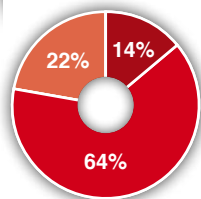

"The most complete MTB magazine"

AGE

READER PROFILE

SOCIAL CLASS

Source: Publisher's own data

MEDIA INFORMATION 2020

bikes WORLD

COVER PRICE	1,95 €
FREQUENCY	Monthly
MAGAZINE SIZE	225 x 297 MM
PRINTING METHOD	Offset (Color)

CIRCULATION

8,223 copies every month*

READERSHIP

100,000**

*OJD July 18-January 19

**EGM 2nd wave 2019

OUR READERS

Men and women who are passionate cycling fans with interest in personal care, sportswear and sport equipment. Mainly men but with an increasing female public who finds in Bikes World an editorial offer non-existent in other magazines. Readers conc in novelties, both affordable and premium bikes. Professional cyclists who live in the residential areas of the big cities, with great presence in high and medium-high social classes, searching for advice to buy the proper bike.