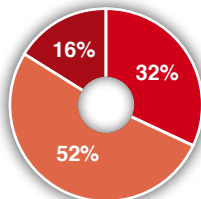

"The most complete MTB magazine"

AGE

READER PROFILE

SOCIAL CLASS

Source: Publisher's own data

MEDIA INFORMATION 2020

bikes WORLD

COVER PRICE	1,95 €
FREQUENCY	Monthly
MAGAZINE SIZE	225 x 297 MM
PRINTING METHOD	Offset (Color)

CIRCULATION

8,223 copies every month*

READERSHIP

100,000**

*OJD July 18-January 19

**EGM 2nd wave 2019

OUR READERS

Men and women who are passionate cycling fans with interest in personal care, sportswear and sport equipment. Mainly men but with an increasing female public who finds in Bikes World an editorial offer non-existent in other magazines. Readers conc in novelties, both affordable and premium bikes. Professional cyclists who live in the residential areas of the big cities, with great presence in high and medium-high social classes, searching for advice to buy the proper bike.