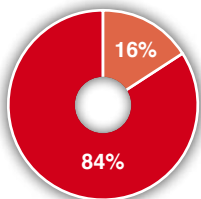

"The most complete MTB magazine"

AGE

READER PROFILE

SOCIAL CLASS

Source: Publisher's own data

MEDIA INFORMATION 2020

bikes WORLD

COVER PRICE	1,95 €
FREQUENCY	Monthly
MAGAZINE SIZE	225 x 297 MM
PRINTING METHOD	Offset (Color)

CIRCULATION

8,223 copies every month*

READERSHIP

100,000**

*OJD July 18-January 19

**EGM 2nd wave 2019

OUR READERS

Men and women who are passionate cycling fans with interest in personal care, sportswear and sport equipment. Mainly men but with an increasing female public who finds in Bikes World an editorial offer non-existent in other magazines. Readers conc in novelties, both affordable and premium bikes. Professional cyclists who live in the residential areas of the big cities, with great presence in high and medium-high social classes, searching for advice to buy the proper bike.